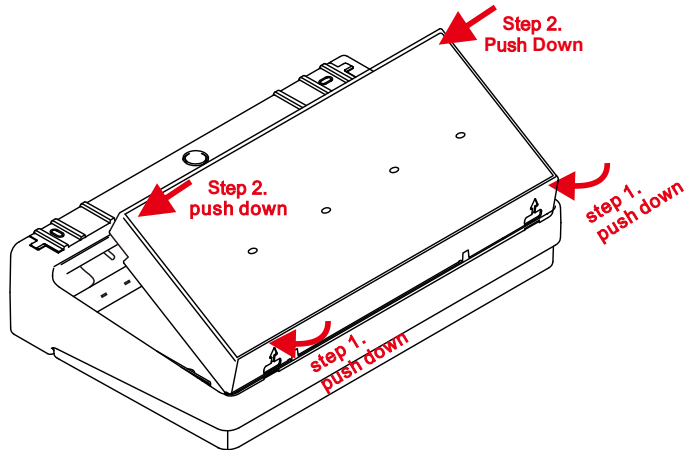

INSTALLATION AND OPERATING INSTRUCTIONS

SURFACE MOUNT LED EXIT 24m (SP-2001WH/SP2001BK)

How To Open The Diffuser:

How To Lock The Diffuser:

Ta 0°C-40°C

Tested By

Certified By

AS/NZS 2205 CERTIFIED