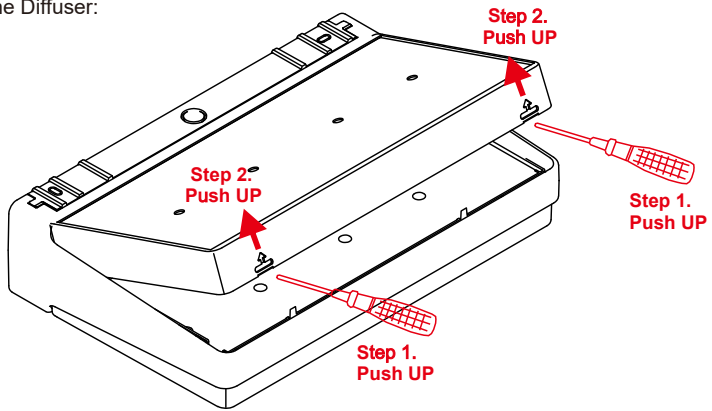

INSTALLATION AND OPERATING INSTRUCTIONS

SURFACE MOUNT LED EXIT 24m (SP-2001WH/SP2001BK)

How To Open The Diffuser:

How To Lock The Diffuser:

Ta 0°C-40°C

Tested By

Certified By

AS/NZS 2205 CERTIFIED